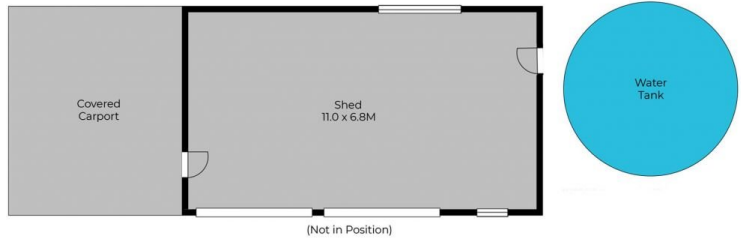

Plenty of space for the growing family and pets. Even room for that swimming pool.

Features:

- Master bedroom with ensuite and walk-in robe
- 3 spacious bedrooms with built-in robes and fans
- Kitchen with walk-in pantry, island bench and down lights
- Fire place
- 2 bay shed, plus workshop with power (6.8 x 11 mtr)
- Double carport (6.8 x 5.9 mtr)
- New shed with power and concrete floor (6.8 x 9 mtr)

Price : Contact Agent
Type : Rural
Building : 155 sqm
Land Size : 22.26 ha
View : <https://www.samanthawilsonproperty.com.au/7977147>

Samantha Wilson
0418 838 676

Scale in metres. Dimensions are approximate. All information contained herein is gathered from sources we believe to be reliable, however we cannot guarantee its accuracy and interested persons should rely on their own enquiries.