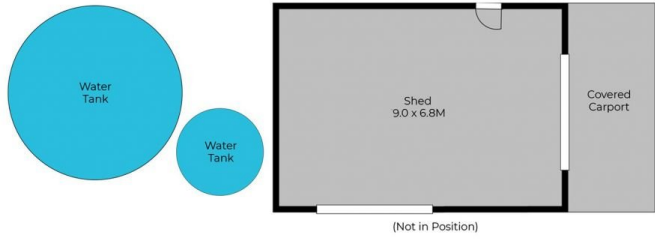

Plenty of space for the growing family and pets. Even room for that swimming pool.

Features:

- Master bedroom with ensuite and walk-in robe
- 3 spacious bedrooms with built-in robes and fans
- Kitchen with walk-in pantry, island bench and down lights
- Fire place
- 2 bay shed, plus workshop with power (6.8 x 11 mtr)
- Double carport (6.8 x 5.9 mtr)
- New shed with power and concrete floor (6.8 x 9 mtr)

Price : Contact Agent
Type : Rural
Building : 155 sqm
Land Size : 22.26 ha
View : <https://www.samanthawilsonproperty.com.au/7977147>

Samantha Wilson
0418 838 676

Scale in metres. Dimensions are approximate. All information contained herein is gathered from sources we believe to be reliable, however we cannot guarantee its accuracy and interested persons should rely on their own enquiries.